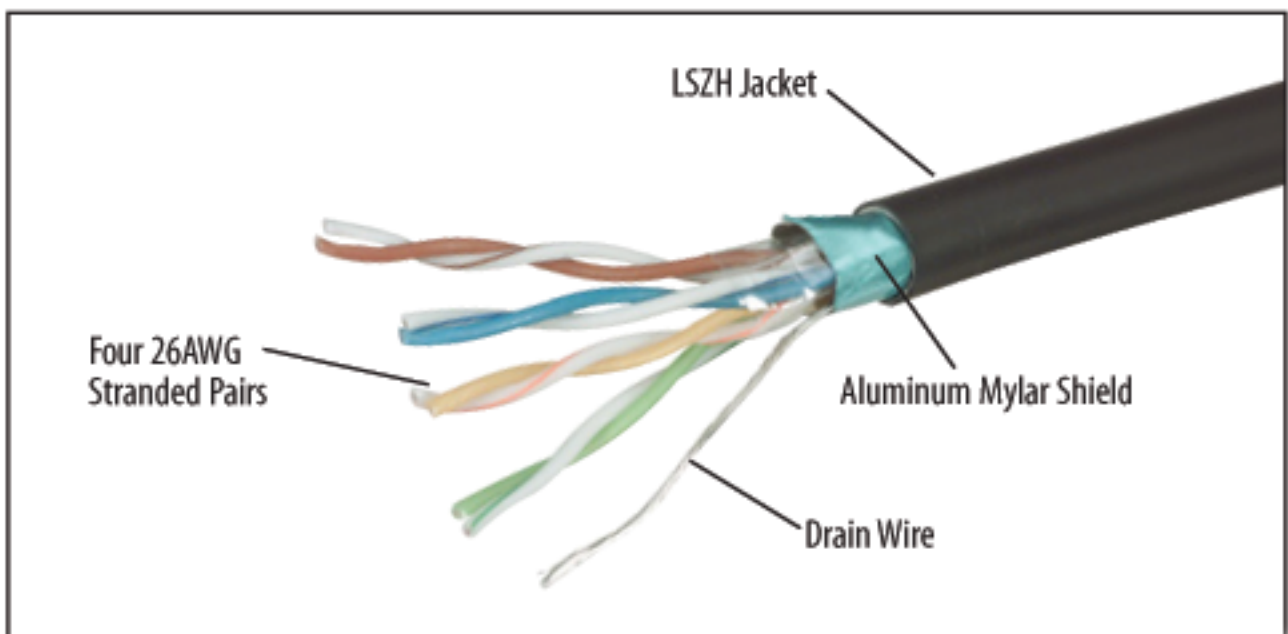

Category 5E RJ45 to RJ45 Shielded Low Smoke Zero Halogen Patch Cables

Designed for environments where PVC's combustive toxicity is restricted, L-com's shielded Low Smoke Zero Halogen (LSZH) Ethernet cables provide the ideal alternative. Featuring all-metal-body RJ45 connectors and aluminum polyester shielded cable with drain wire, these assemblies are designed to protect from EMI/RFI while maintaining high performance data transmission characteristics. Ensure the protection of your investment by utilizing these L-com exclusive LSZH cables. Ask about custom lengths and quantity pricing. Talk to us about your project today!