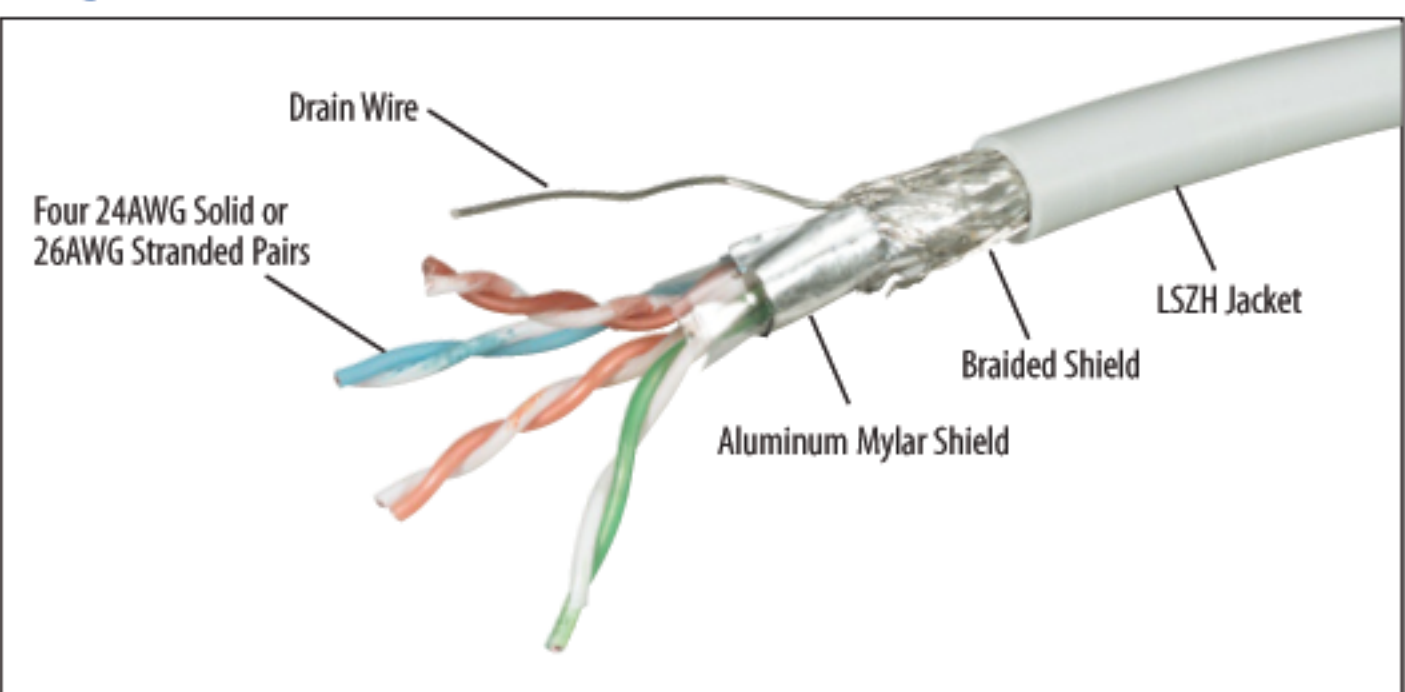

Category 5E Double Shielded Low Smoke Zero Halogen Patch Cables for High EMI/RFI Environments

When a single shield is not enough, L-com's exclusive double-shielded patch cables are ideal. EMI/RFI interference is drastically reduced due to L-com's superior cable shielding, a combination of a 100% foil plus a 60% braid shield. The Low Smoke Zero Halogen (LSZH) jacket allows this industrial patch cable to meet today's environmental and safety requirements.